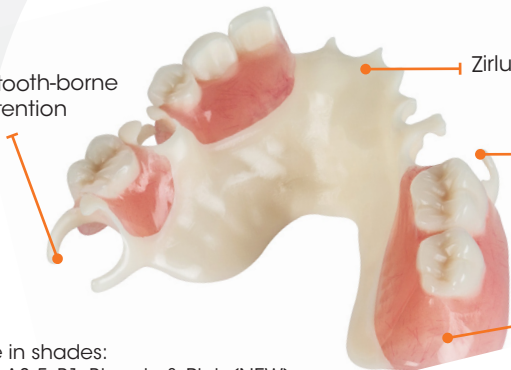

## Upgrade Your Removables *with Zirlux Acetal*

Fatigue-tooth-borne  
clasp retention

Zirlux Acetal framework

Tooth-colored  
clasp blends in  
naturally

Acrylic saddles  
are easily relined

Available in shades: