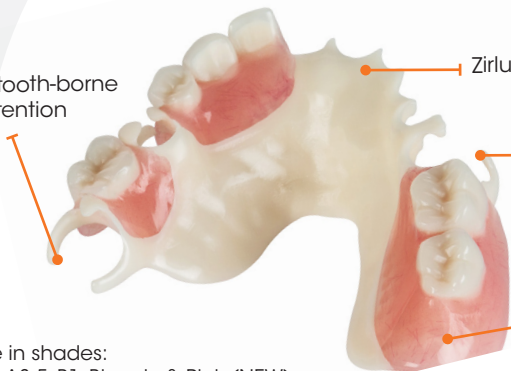

Zirlux Acetal

Upgrade Your Removables *with Zirlux Acetal*

Fatigue-tooth-borne
clasp retention

Zirlux Acetal framework

Tooth-colored
clasp blends in
naturally

Acrylic saddles
are easily relined

Available in shades: